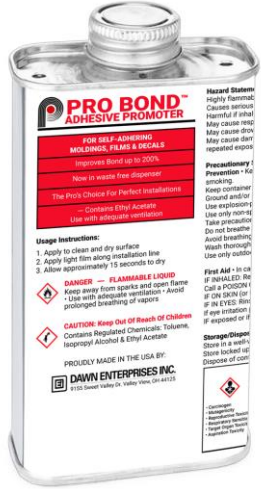

08069

3M Press-In-Place Emblem Adhesive Strips (10pcs 2" x 12")

MISCELLANEOUS INSTALLATION TOOLS

TOOL-128

Pro Bond Adhesive promoter (8oz)
with can applicator

Primer-94

Adhesive promoter (8oz)

TOOL-053